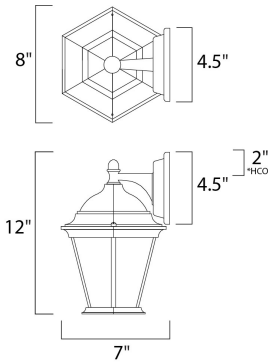

PRODUCT DESCRIPTION

Maxim Lighting's energy efficiency commitment to both the residential lighting and the home building industries will assure you a product line focused on your basic lighting needs. With the Side Door EE collection you not only will find quality lighting that is well designed, well priced and readily available, but also energy efficient featuring energy saving fluorescent lighting that saves money and allow for low maintenance.

MEASUREMENTS

DIMENSION : 8" W x 12" H x 7" Ext
BACK PLATE : 4.53" W x 4.53" H x 2" HCO
HANGING WEIGHT : 2.2 lb

LAMPING

INPUT VOLTAGE : 120V
LUMENS : 0 Rated
BULB : 1 x 13W Fluorescent GU24 , 0W Total
BULB INCLUDED : (Included)
DIMMABLE : No
COLOR_TEMP : 2700K

FINISHES OPTION

Black

GLASS

Frosted FT

MATERIAL

Die Cast Aluminum

RATINGS

Wet Location

ADDITIONAL

RATED LIFE 10000 Hours
OPERATING TEMPERATURE:
-20°C (-4°F), 40°C (104°F)

Always consult a qualified electrician before installing any lighting product.