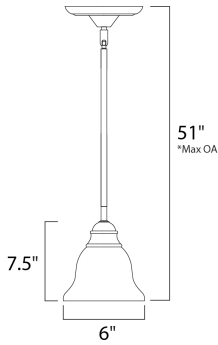

*max overall height of fixture

MEASUREMENTS

DIMENSION : 6" W x 7.5" H
 MAX OAH : 51" OAH
 HANGING WEIGHT : 2.98 lb

LAMPING

LUMENS : 900 Rated
 BULB : 1 x 13W Fluorescent GU24 , 13W Total
 BULB INCLUDED : (Included)
 DIMMABLE : No
 CRI : 81-82 CRI
 COLOR_TEMP : 2700K