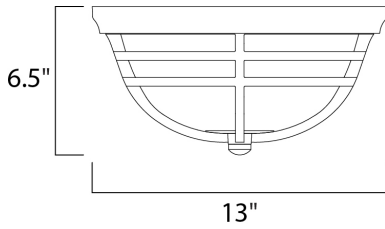

PRODUCT DESCRIPTION

MEASUREMENTS

DIMENSION : 13" L x 13" W x 6.5" H
HANGING WEIGHT : 6.82 lb

LAMPING

INPUT VOLTAGE : 120V
LUMENS : 1,820 Rated
BULB : 1 x 13W Fluorescent GU24 , 13W Total
BULB INCLUDED : (Included)
DIMMABLE : No
COLOR_TEMP : 2700K