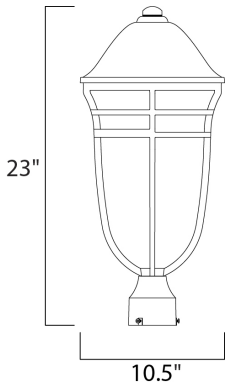

PRODUCT DESCRIPTION

MEASUREMENTS

DIMENSION : 10.5" L x 10.5" W x 23" H
HANGING WEIGHT : 7.48 lb

LAMPING

INPUT VOLTAGE : 120V
LUMENS : 1,260 Rated
BULB : 1 x 18W Fluorescent GU24 , 18W Total
BULB INCLUDED : (Included)
DIMMABLE : No
COLOR_TEMP : 2700K