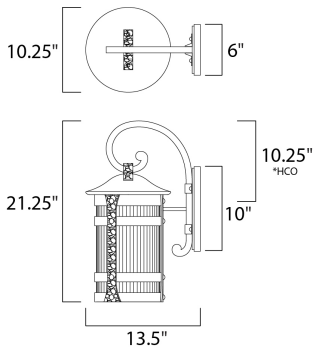

PRODUCT DESCRIPTION

Old World styling in a durable die cast aluminum finished in Anthracite creates a forged iron look with a modern twist. The rustic look of the metal contrasts nicely with the light effect of the ribbed Constellation glass.

MEASUREMENTS

DIMENSION : 10" W x 21.25" H x 13.5" Ext
BACK PLATE : 6" W x 10" H x 10.25" HCO
HANGING WEIGHT : 10.12 lb

LAMPING

INPUT VOLTAGE : 120V
LUMENS : 1,260 Rated
BULB : 1 x 26W Fluorescent GU24 , 26W Total
BULB INCLUDED : (Included)
DIMMABLE : No

FINISHES OPTION

Anthracite

GLASS

Constellation CON

MATERIAL

Die Cast Aluminum

RATINGS

Wet Location

ADDITIONAL

OPERATING TEMPERATURE:
-20°C (-4°F), 40°C (104°F)

Always consult a qualified electrician before installing any lighting product.