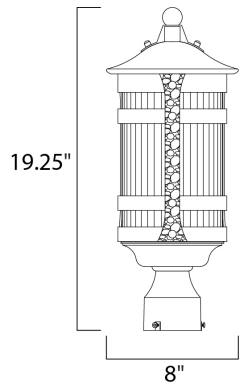

PRODUCT DESCRIPTION

Old World styling in a durable die cast aluminum finished in Anthracite creates a forged iron look with a modern twist. The rustic look of the metal contrasts nicely with the light effect of the ribbed Constellation glass.

MEASUREMENTS

DIMENSION : 8" L x 8" W x 19.25" H
 HANGING WEIGHT : 5.63 lb

LAMPING

INPUT VOLTAGE : 120V
 LUMENS : 910 Rated
 BULB : 1 x 13W Fluorescent GU24 , 13W Total
 BULB INCLUDED : (Included)
 DIMMABLE : No
 COLOR_TEMP : 2700K