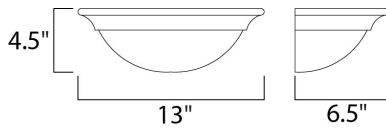

PRODUCT DESCRIPTION

Simple, elegant designs offered in a variety of our most popular finishes. Choose from Acorn, Country Stone, Pewter and Kentucky Bronze. Glass options are Marble and Wilshire.