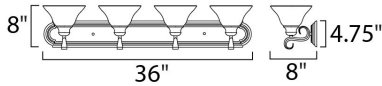

DIMENSION : 36" W x 8" H x 8" Ext  
 BACK PLATE : 36" W x 4.72" H x 5" HCO  
 HANGING WEIGHT : 9.48 lb

**LAMPING**

INPUT VOLTAGE : 120V  
 LUMENS : 4,600 Rated  
 BULB : 4 x 60W Incandescent E26 Medium , 240W Total  
 BULB INCLUDED : (Not Included)  
 DIMMABLE : Standard Dimmer  
 COLOR\_TEMP : 2700K  
 LIGHTING\_DIRECTION : Both