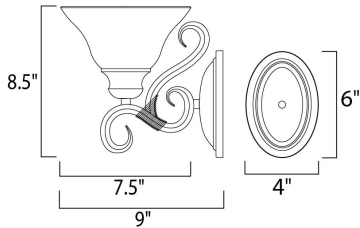

PRODUCT DESCRIPTION

Simple, elegant designs offered in a variety of our most popular finishes. Choose from Acorn, Country Stone, Pewter and Kentucky Bronze. Glass options are Marble and Wilshire.

MEASUREMENTS

DIMENSION : 7.5" W x 8.5" H x 9" Ext
MAX OAH : 4.125" W x 6.125" H
HANGING WEIGHT : 1.98 lb

LAMPING

INPUT VOLTAGE : 120V
LUMENS : 1,150 Rated
BULB : 1 x 100W Incandescent MB , 100W Total
BULB INCLUDED : (Not Included)
DIMMABLE : Yes
COLOR_TEMP : 2700K
LIGHTING_DIRECTION : Both

FINISHES OPTION

- Acorn
- Country Stone
- Kentucky Bronze
- Pewter

GLASS

Marble MR

MATERIAL

Iron

RATINGS

cETLus
Damp Location

ADDITIONAL

INSTALL UP/DOWN: Both
RATED LIFE 2500 Hours
OPERATING TEMPERATURE:
-20°C (-4°F), 40°C (104°F)

Always consult a qualified electrician before installing any lighting product.