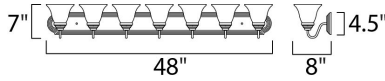

MEASUREMENTS

DIMENSION : 48" W x 7" H x 8" Ext
 BACK PLATE : 48.17" W x 4.56" H x 4.07" HCO
 HANGING WEIGHT : 13.89 lb

LAMPING

INPUT VOLTAGE : 120V
 LUMENS : 8,050 Rated
 BULB : 7 x 60W Incandescent E26 Medium , 420W Total
 BULB INCLUDED : (Not Included)
 DIMMABLE : Yes