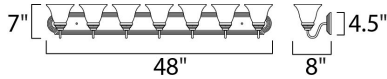

MEASUREMENTS

DIMENSION : 48" W x 7" H x 8" Ext
 BACK PLATE : 48.17" W x 4.56" H x 4.07" HCO
 HANGING WEIGHT : 12 lb

LAMPING

INPUT VOLTAGE : 120V
 LUMENS : 8,050 Rated
 BULB : 7 x 60W Incandescent E26 Medium , 420W Total
 BULB INCLUDED : (Not Included)
 DIMMABLE : Yes