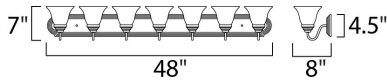

**MEASUREMENTS**

DIMENSION : 48" W x 7" H x 8" Ext  
 BACK PLATE : 48.17" W x 4.56" H x 4.07" HCO  
 HANGING WEIGHT : 11.88 lb

**LAMPING**

INPUT VOLTAGE : 120V  
 LUMENS : 8,050 Rated  
 BULB : 7 x 60W Incandescent E26 Medium , 420W Total  
 BULB INCLUDED : (Not Included)  
 DIMMABLE : Yes