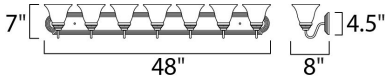

MEASUREMENTS

DIMENSION : 48" W x 7" H x 8" Ext
 HANGING WEIGHT : 13.89 lb

LAMPING

LUMENS : 8,050 Rated
 BULB : 7 x 100W Incandescent MB , 700W Total
 BULB INCLUDED : (Not Included)
 DIMMABLE : Yes
 COLOR_TEMP : 2700K
 LIGHTING_DIRECTION : Both