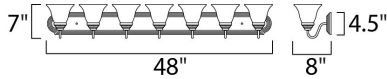

**MEASUREMENTS**

DIMENSION : 48" W x 7" H x 8" Ext  
 BACK PLATE : 48.17" W x 4.56" H x 4.07" HCO  
 HANGING WEIGHT : 12 lb

**LAMPING**

INPUT VOLTAGE : 120V  
 LUMENS : 8,050 Rated  
 BULB : 7 x 60W Incandescent E26 Medium , 420W Total  
 BULB INCLUDED : (Not Included)  
 DIMMABLE : Yes