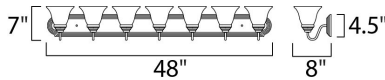

MEASUREMENTS

DIMENSION : 48" W x 7" H x 8" Ext
 BACK PLATE : 48.17" W x 4.56" H x 5.4" HCO
 HANGING WEIGHT : 13.89 lb

LAMPING

LUMENS : 8,050 Rated
 BULB : 7 x 100W Incandescent MB , 700W Total
 BULB INCLUDED : (Not Included)
 DIMMABLE : Yes
 COLOR_TEMP : 2700K
 LIGHTING_DIRECTION : Both