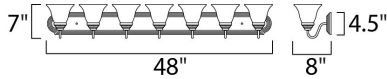

**MEASUREMENTS**

DIMENSION : 48" W x 7" H x 8" Ext  
 BACK PLATE : 48.17" W x 4.56" H x 4.07" HCO  
 HANGING WEIGHT : 11.9 lb

**LAMPING**

INPUT VOLTAGE : 120V  
 LUMENS : 8,050 Rated  
 BULB : 7 x 60W Incandescent E26 Medium , 420W Total  
 BULB INCLUDED : (Not Included)  
 DIMMABLE : Yes