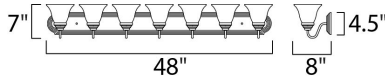

MEASUREMENTS

DIMENSION : 48" W x 7" H x 8" Ext
 BACK PLATE : 48.17" W x 4.56" H x 4.07" HCO
 HANGING WEIGHT : 11.9 lb

LAMPING

INPUT VOLTAGE : 120V
 LUMENS : 8,050 Rated
 BULB : 7 x 60W Incandescent E26 Medium , 420W Total
 BULB INCLUDED : (Not Included)
 DIMMABLE : Yes