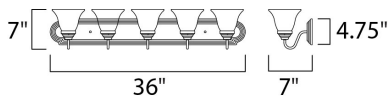

MEASUREMENTS

DIMENSION : 36" W x 7" H x 8" Ext
 BACK PLATE : 36" W x 4.5" H x 4.07" HCO
 HANGING WEIGHT : 8.6 lb

LAMPING

INPUT VOLTAGE : 120V
 LUMENS : 5,750 Rated
 BULB : 5 x 60W Incandescent E26 Medium , 300W Total
 BULB INCLUDED : (Not Included)
 DIMMABLE : Yes