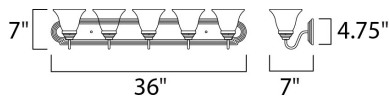

MEASUREMENTS

DIMENSION : 36" W x 7" H x 8" Ext
 BACK PLATE : 36" W x 4.5" H x 4.07" HCO
 HANGING WEIGHT : 8.6 lb

LAMPING

INPUT VOLTAGE : 120V
 LUMENS : 5,750 Rated
 BULB : 5 x 60W Incandescent E26 Medium , 300W Total
 BULB INCLUDED : (Not Included)
 DIMMABLE : Yes