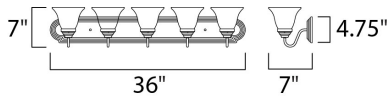

**MEASUREMENTS**

DIMENSION : 36" W x 7" H x 8" Ext  
 BACK PLATE : 36" W x 4.5" H x 4.07" HCO  
 HANGING WEIGHT : 8.6 lb

**LAMPING**

INPUT VOLTAGE : 120V  
 LUMENS : 5,750 Rated  
 BULB : 5 x 60W Incandescent E26 Medium , 300W Total  
 BULB INCLUDED : (Not Included)  
 DIMMABLE : Yes