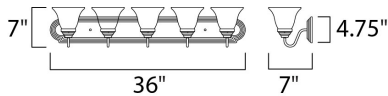

MEASUREMENTS

DIMENSION : 36" W x 7" H x 8" Ext
 BACK PLATE : 36" W x 4.5" H
 HANGING WEIGHT : 8.6 lb

LAMPING

LUMENS : 5,750 Rated
 BULB : 5 x 100W Incandescent MB , 500W Total
 BULB INCLUDED : (Not Included)
 DIMMABLE : Yes
 COLOR_TEMP : 2700K
 LIGHTING_DIRECTION : Both