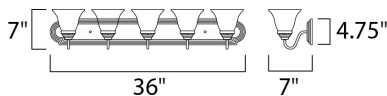

**MEASUREMENTS**

DIMENSION : 36" W x 7" H x 8" Ext  
 BACK PLATE : 36" W x 4.5" H x 4.07" HCO  
 HANGING WEIGHT : 8.6 lb

**LAMPING**

INPUT VOLTAGE : 120V  
 LUMENS : 5,750 Rated  
 BULB : 5 x 60W Incandescent E26 Medium , 300W Total  
 BULB INCLUDED : (Not Included)  
 DIMMABLE : Yes