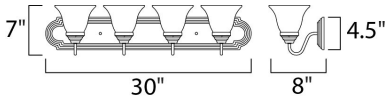

MEASUREMENTS

DIMENSION : 30" W x 7" H x 8" Ext
 BACK PLATE : 26.38" W x 4.38" H x 4.07" HCO
 HANGING WEIGHT : 6.84 lb

LAMPING

INPUT VOLTAGE : 120V
 LUMENS : 4,600 Rated
 BULB : 4 x 60W Incandescent E26 Medium , 240W Total
 BULB INCLUDED : (Not Included)
 DIMMABLE : Yes