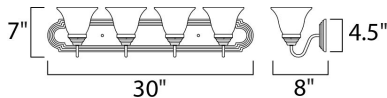

MEASUREMENTS

DIMENSION : 30" W x 7" H x 8" Ext
 BACK PLATE : 26.38" W x 4.38" H x 4.07" HCO
 HANGING WEIGHT : 6.84 lb

LAMPING

INPUT VOLTAGE : 120V
 LUMENS : 4,600 Rated
 BULB : 4 x 60W Incandescent E26 Medium , 240W Total
 BULB INCLUDED : (Not Included)
 DIMMABLE : Yes