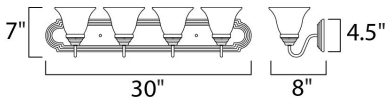

**MEASUREMENTS**

DIMENSION : 30" W x 7" H x 8" Ext  
 HANGING WEIGHT : 6.84 lb

**LAMPING**

LUMENS : 4,600 Rated  
 BULB : 4 x 100W Incandescent MB , 400W Total  
 BULB INCLUDED : (Not Included)  
 DIMMABLE : Yes  
 COLOR\_TEMP : 2700K  
 LIGHTING\_DIRECTION : Both