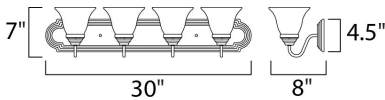

**MEASUREMENTS**

DIMENSION : 30" W x 7" H x 8" Ext  
 BACK PLATE : 26.38" W x 4.38" H x 4.07" HCO  
 HANGING WEIGHT : 6.84 lb

**LAMPING**

INPUT VOLTAGE : 120V  
 LUMENS : 4,600 Rated  
 BULB : 4 x 60W Incandescent E26 Medium , 240W Total  
 BULB INCLUDED : (Not Included)  
 DIMMABLE : Yes