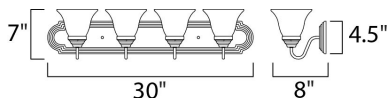

MEASUREMENTS

DIMENSION : 30" W x 7" H x 8" Ext
 HANGING WEIGHT : 6.84 lb

LAMPING

LUMENS : 4,600 Rated
 BULB : 4 x 100W Incandescent MB , 400W Total
 BULB INCLUDED : (Not Included)
 DIMMABLE : Yes
 COLOR_TEMP : 2700K
 LIGHTING_DIRECTION : Both