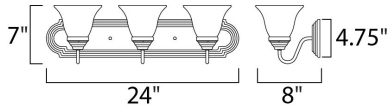

**MEASUREMENTS**

DIMENSION : 24" W x 7" H x 8" Ext  
 BACK PLATE : 24" W x 4.75" H x 4.07" HCO  
 HANGING WEIGHT : 5.07 lb

**LAMPING**

INPUT VOLTAGE : 120V  
 LUMENS : 3,450 Rated  
 BULB : 3 x 60W Incandescent E26 Medium , 180W Total  
 BULB INCLUDED : (Not Included)  
 DIMMABLE : Yes