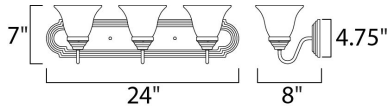

MEASUREMENTS

DIMENSION : 24" W x 7" H x 8" Ext
 BACK PLATE : 24" W x 4.75" H x 4.07" HCO
 HANGING WEIGHT : 5.07 lb

LAMPING

INPUT VOLTAGE : 120V
 LUMENS : 3,450 Rated
 BULB : 3 x 60W Incandescent E26 Medium , 180W Total
 BULB INCLUDED : (Not Included)
 DIMMABLE : Yes