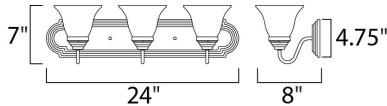

MEASUREMENTS

DIMENSION : 24" W x 7" H x 8" Ext
 HANGING WEIGHT : 5.07 lb

LAMPING

LUMENS : 3,450 Rated
 BULB : 3 x 100W Incandescent MB , 300W Total
 BULB INCLUDED : (Not Included)
 DIMMABLE : Yes
 COLOR_TEMP : 2700K
 LIGHTING_DIRECTION : Both