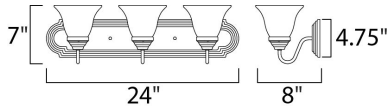

MEASUREMENTS

DIMENSION : 24" W x 7" H x 8" Ext
 BACK PLATE : 24" W x 4.75" H x 4.07" HCO
 HANGING WEIGHT : 5.07 lb

LAMPING

INPUT VOLTAGE : 120V
 LUMENS : 3,450 Rated
 BULB : 3 x 60W Incandescent E26 Medium , 180W Total
 BULB INCLUDED : (Not Included)
 DIMMABLE : Yes