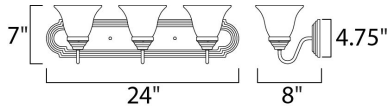

**MEASUREMENTS**

DIMENSION : 24" W x 7" H x 8" Ext  
 HANGING WEIGHT : 5.07 lb

**LAMPING**

LUMENS : 3,450 Rated  
 BULB : 3 x 100W Incandescent MB , 300W Total  
 BULB INCLUDED : (Not Included)  
 DIMMABLE : Yes  
 COLOR\_TEMP : 2700K  
 LIGHTING\_DIRECTION : Both