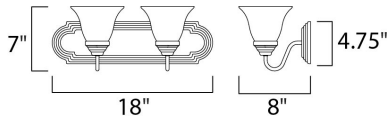

MEASUREMENTS

DIMENSION : 18" W x 7" H x 8" Ext
 BACK PLATE : 18" W x 4.75" H x 4.07" HCO
 HANGING WEIGHT : 3.53 lb

LAMPING

INPUT VOLTAGE : 120V
 LUMENS : 2,300 Rated
 BULB : 2 x 60W Incandescent E26 Medium , 120W Total
 BULB INCLUDED : (Not Included)
 DIMMABLE : Yes