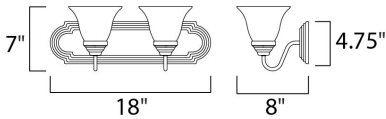

MEASUREMENTS

DIMENSION : 18" W x 7" H x 8" Ext
 BACK PLATE : 18" W x 4.75" H x 4.07" HCO
 HANGING WEIGHT : 3.53 lb

LAMPING

INPUT VOLTAGE : 120V
 LUMENS : 2,300 Rated
 BULB : 2 x 60W Incandescent E26 Medium , 120W Total
 BULB INCLUDED : (Not Included)
 DIMMABLE : Yes