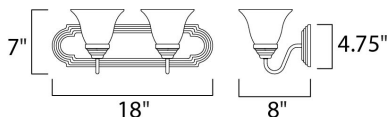

**MEASUREMENTS**

DIMENSION : 18" W x 7" H x 8" Ext  
 HANGING WEIGHT : 3.53 lb

**LAMPING**

LUMENS : 2,300 Rated  
 BULB : 2 x 100W Incandescent MB , 200W Total  
 BULB INCLUDED : (Not Included)  
 DIMMABLE : Yes  
 COLOR\_TEMP : 2700K  
 LIGHTING\_DIRECTION : Both