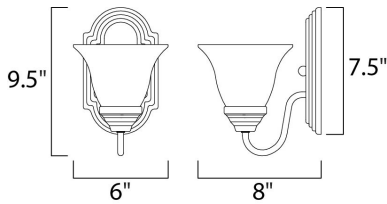

MEASUREMENTS

DIMENSION : 6" W x 9.5" H x 8" Ext
 MAX OAH : 5" W x 7.5" H
 HANGING WEIGHT : 1.7 lb

LAMPING

INPUT VOLTAGE : 120V
 LUMENS : 1,150 Rated
 BULB : 1 x 60W Incandescent E26 Medium , 60W Total
 BULB INCLUDED : (Not Included)
 DIMMABLE : Yes