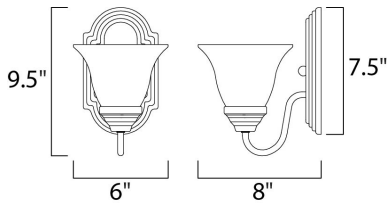

MEASUREMENTS

DIMENSION : 6" W x 9.5" H x 8" Ext
 MAX OAH : 5" W x 7.5" H
 HANGING WEIGHT : 1.65 lb

LAMPING

LUMENS : 1,150 Rated
 BULB : 1 x 100W Incandescent MB, 100W Total
 BULB INCLUDED : (Not Included)
 DIMMABLE : Yes
 COLOR_TEMP : 2700K
 LIGHTING_DIRECTION : Both