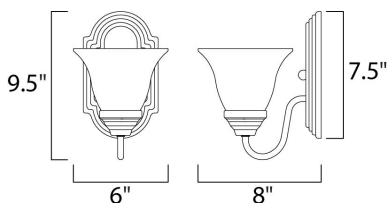

MEASUREMENTS

DIMENSION : 6" W x 9.5" H x 8" Ext
 HANGING WEIGHT : 1.65 lb

LAMPING

LUMENS : 1,150 Rated
 BULB : 1 x 100W Incandescent MB , 100W Total
 BULB INCLUDED : (Not Included)
 DIMMABLE : Yes
 COLOR_TEMP : 2700K
 LIGHTING_DIRECTION : Both