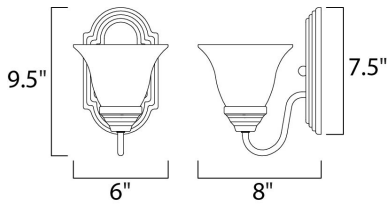

**MEASUREMENTS**

DIMENSION : 6" W x 9.5" H x 8" Ext  
 MAX OAH : 5" W x 7.5" H  
 HANGING WEIGHT : 1.76 lb

**LAMPING**

INPUT VOLTAGE : 120V  
 LUMENS : 1,150 Rated  
 BULB : 1 x 60W Incandescent E26 Medium , 60W Total  
 BULB INCLUDED : (Not Included)  
 DIMMABLE : Yes