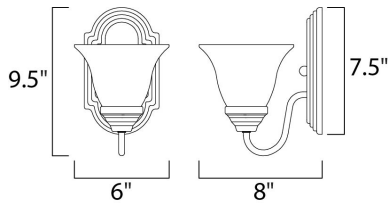

MEASUREMENTS

DIMENSION : 6" W x 9.5" H x 8" Ext
 MAX OAH : 5" W x 7.5" H
 HANGING WEIGHT : 2.87 lb

LAMPING

LUMENS : 1,150 Rated
 BULB : 1 x 100W Incandescent MB , 100W Total
 BULB INCLUDED : (Not Included)
 DIMMABLE : Yes
 COLOR_TEMP : 2700K
 LIGHTING_DIRECTION : Both