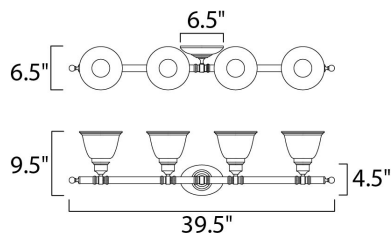

**MEASUREMENTS**

DIMENSION : 39.5" W x 9.5" H x 6.5" Ext  
 BACK PLATE : 6.5" W x 4.5" H x 7.3" HCO  
 HANGING WEIGHT : 7.7 lb

**LAMPING**

INPUT VOLTAGE : 120V  
 LUMENS : 4,600 Rated  
 BULB : 4 x 60W Incandescent E26 Medium , 240W Total  
 BULB INCLUDED : (Not Included)  
 DIMMABLE : Yes