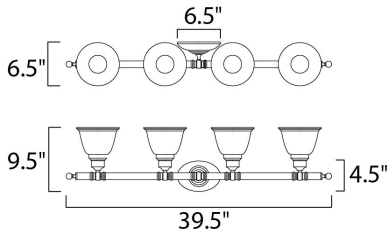

MEASUREMENTS

DIMENSION : 39.5" W x 9.5" H x 6.5" Ext
 BACK PLATE : 6.5" W x 4.5" H x 7.3" HCO
 HANGING WEIGHT : 7.69 lb

LAMPING

INPUT VOLTAGE : 120V
 LUMENS : 4,600 Rated
 BULB : 4 x 60W Incandescent E26 Medium , 240W Total
 BULB INCLUDED : (Not Included)
 DIMMABLE : Yes