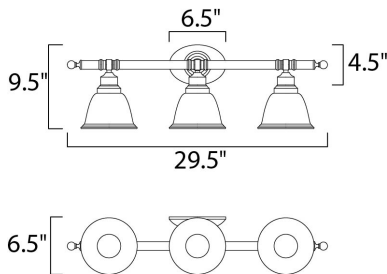

MEASUREMENTS

DIMENSION : 29.5" W x 9.5" H x 6.5" Ext
 BACK PLATE : 6.42" W x 4.53" H x 2.25" HCO
 HANGING WEIGHT : 5.95 lb

LAMPING

INPUT VOLTAGE : 120V
 LUMENS : 3,450 Rated
 BULB : 3 x 60W Incandescent E26 Medium , 180W Total
 BULB INCLUDED : (Not Included)
 DIMMABLE : Yes