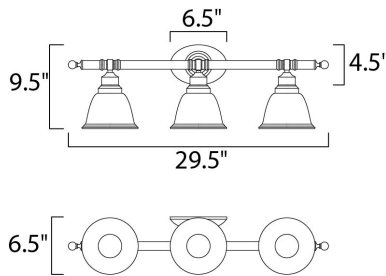

MEASUREMENTS

DIMENSION : 29.5" W x 9.5" H x 6.5" Ext
 BACK PLATE : 6.42" W x 4.53" H x 7.3" HCO
 HANGING WEIGHT : 5.95 lb

LAMPING

INPUT VOLTAGE : 120V
 LUMENS : 3,450 Rated
 BULB : 3 x 60W Incandescent E26 Medium , 180W Total
 BULB INCLUDED : (Not Included)
 DIMMABLE : Yes