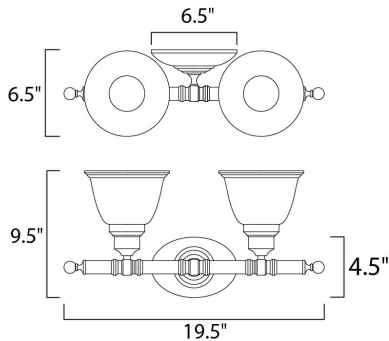

MEASUREMENTS

DIMENSION : 19.5" W x 9.5" H x 6.5" Ext
 BACK PLATE : 6.42" W x 4.53" H x 7.3" HCO
 HANGING WEIGHT : 4.19 lb

LAMPING

INPUT VOLTAGE : 120V
 LUMENS : 2,300 Rated
 BULB : 2 x 60W Incandescent E26 Medium , 120W Total
 BULB INCLUDED : (Not Included)
 DIMMABLE : Yes