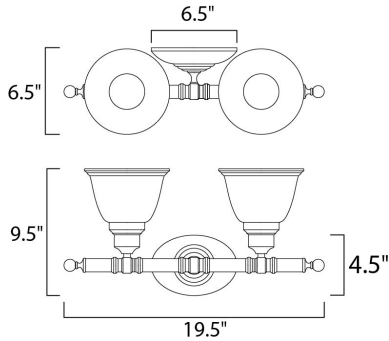

MEASUREMENTS

DIMENSION : 19.5" W x 9.5" H x 6.5" Ext
 BACK PLATE : 6.42" W x 4.53" H x 7.3" HCO
 HANGING WEIGHT : 4.19 lb

LAMPING

INPUT VOLTAGE : 120V
 LUMENS : 2,300 Rated
 BULB : 2 x 60W Incandescent E26 Medium , 120W Total
 BULB INCLUDED : (Not Included)
 DIMMABLE : Yes