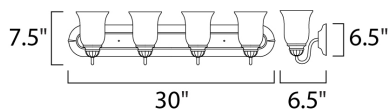

MEASUREMENTS

DIMENSION : 30" W x 7.5" H x 6.5" Ext
 BACK PLATE : 30.25" W
 HANGING WEIGHT : 8.55 lb

LAMPING

INPUT VOLTAGE : 120V
 LUMENS : 4,600 Rated
 BULB : 4 x 60W Incandescent MB , 240W Total
 BULB INCLUDED : (Not Included)
 DIMMABLE : Yes
 COLOR_TEMP : 2700K
 LIGHTING_DIRECTION : Both