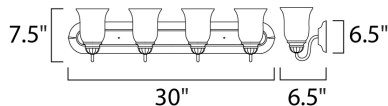

MEASUREMENTS

DIMENSION : 30" W x 7.5" H x 6.5" Ext
 BACK PLATE : 30.25" W
 HANGING WEIGHT : 8.55 lb

LAMPING

INPUT VOLTAGE : 120V
 LUMENS : 4,600 Rated
 BULB : 4 x 60W Incandescent E26 Medium , 240W Total
 BULB INCLUDED : (Not Included)
 DIMMABLE : Yes
 COLOR_TEMP : 2700K
 LIGHTING_DIRECTION : Both