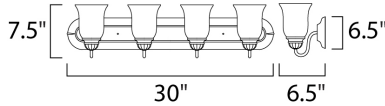

MEASUREMENTS

DIMENSION : 30" W x 7.5" H x 6.5" Ext
 BACK PLATE : 30.25" W
 HANGING WEIGHT : 8.55 lb

LAMPING

INPUT VOLTAGE : 120V
 LUMENS : 4,600 Rated
 BULB : 4 x 60W Incandescent E26 Medium , 240W Total
 BULB INCLUDED : (Not Included)
 DIMMABLE : Yes
 COLOR_TEMP : 2700K