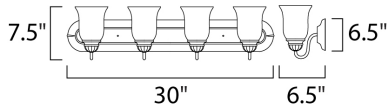

MEASUREMENTS

DIMENSION : 30" W x 7.5" H x 6.5" Ext
 BACK PLATE : 30.25" W
 HANGING WEIGHT : 8.37 lb

LAMPING

INPUT VOLTAGE : 120V
 LUMENS : 4,600 Rated
 BULB : 4 x 60W Incandescent E26 Medium , 240W Total
 BULB INCLUDED : (Not Included)
 DIMMABLE : Yes
 COLOR_TEMP : 2700K